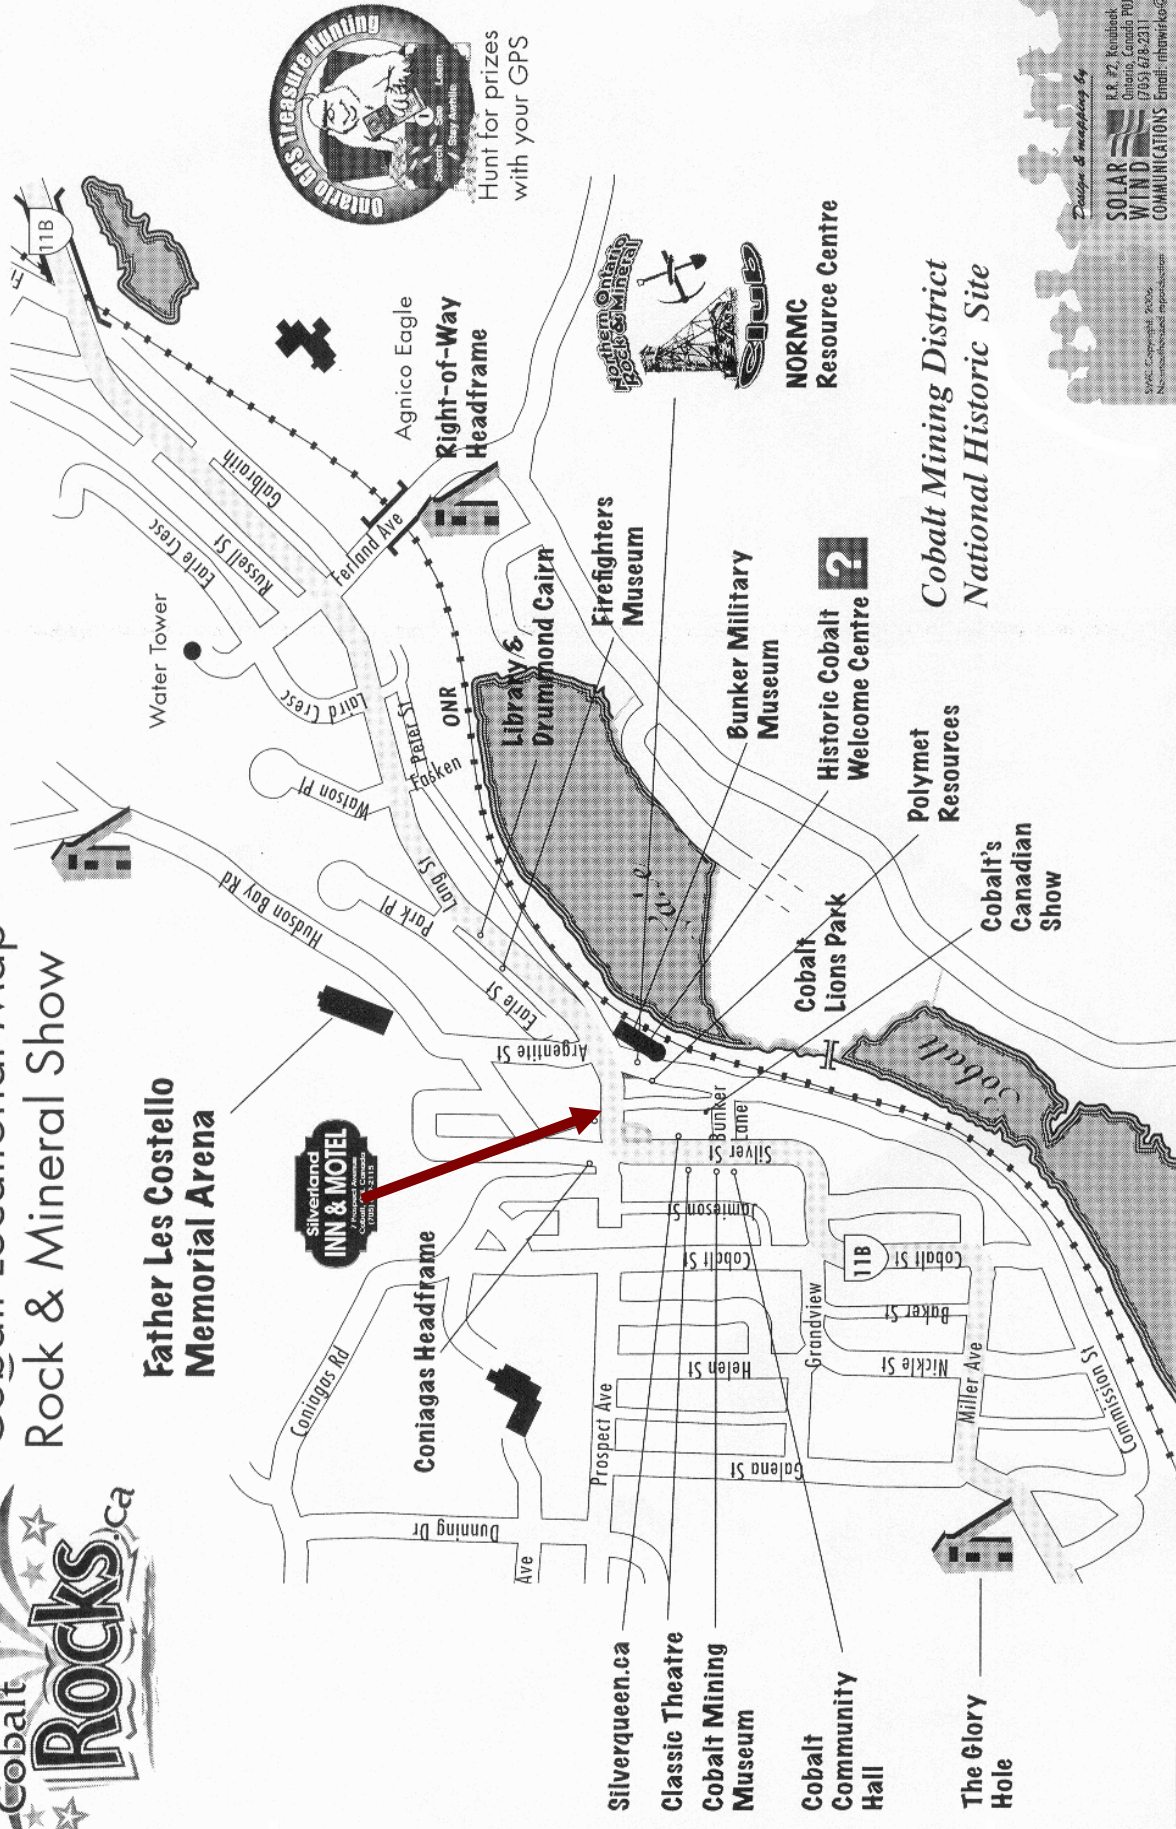

SILVERLAND INN & MOTEL

We are located at 7 Prospect Avenue... which is right in the middle of town along Hwy. 11B.
Our phone number is (705) 679-2115.

Cobalt Locational Map Rock & Mineral Show

Hunt for prizes
with your GPS